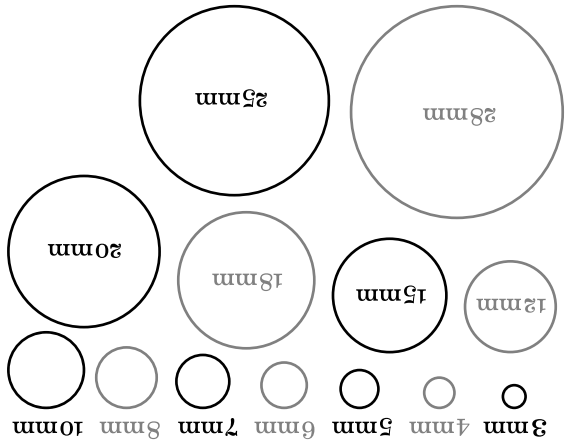

Inch & Millimeter Widths

Millimeter measurements are approximate.

$\frac{1}{8}$ "	□	3mm
$\frac{1}{4}$ "	□	7mm
$\frac{3}{8}$ "	□	9mm
$\frac{1}{2}$ "	□	12mm
$\frac{5}{8}$ "	□	15mm
$\frac{3}{4}$ "	□	19mm
$\frac{7}{8}$ "	□	23mm
1"	□	26mm
$1\frac{1}{4}$ "	□	32mm
$1\frac{1}{2}$ "	□	38mm
2"	□	51mm

Inch Diameter Circles

Millimeter Diameter Circles

3mm 4mm 5mm 6mm 7mm 8mm 10mm

Millimeter Diameter Circles

Inch Diameter Circles

Millimeter measurements are approximate.

2"	□	51mm
$1\frac{1}{2}$ "	□	38mm
$1\frac{1}{4}$ "	□	32mm
1"	□	26mm
$\frac{7}{8}$ "	□	23mm
$\frac{4}{3}$ "	□	19mm
$\frac{5}{8}$ "	□	15mm
$\frac{1}{2}$ "	□	12mm
$\frac{3}{8}$ "	□	9mm
$\frac{1}{4}$ "	□	7mm
$\frac{1}{8}$ "	□	3mm

Inch & Millimeter Widths